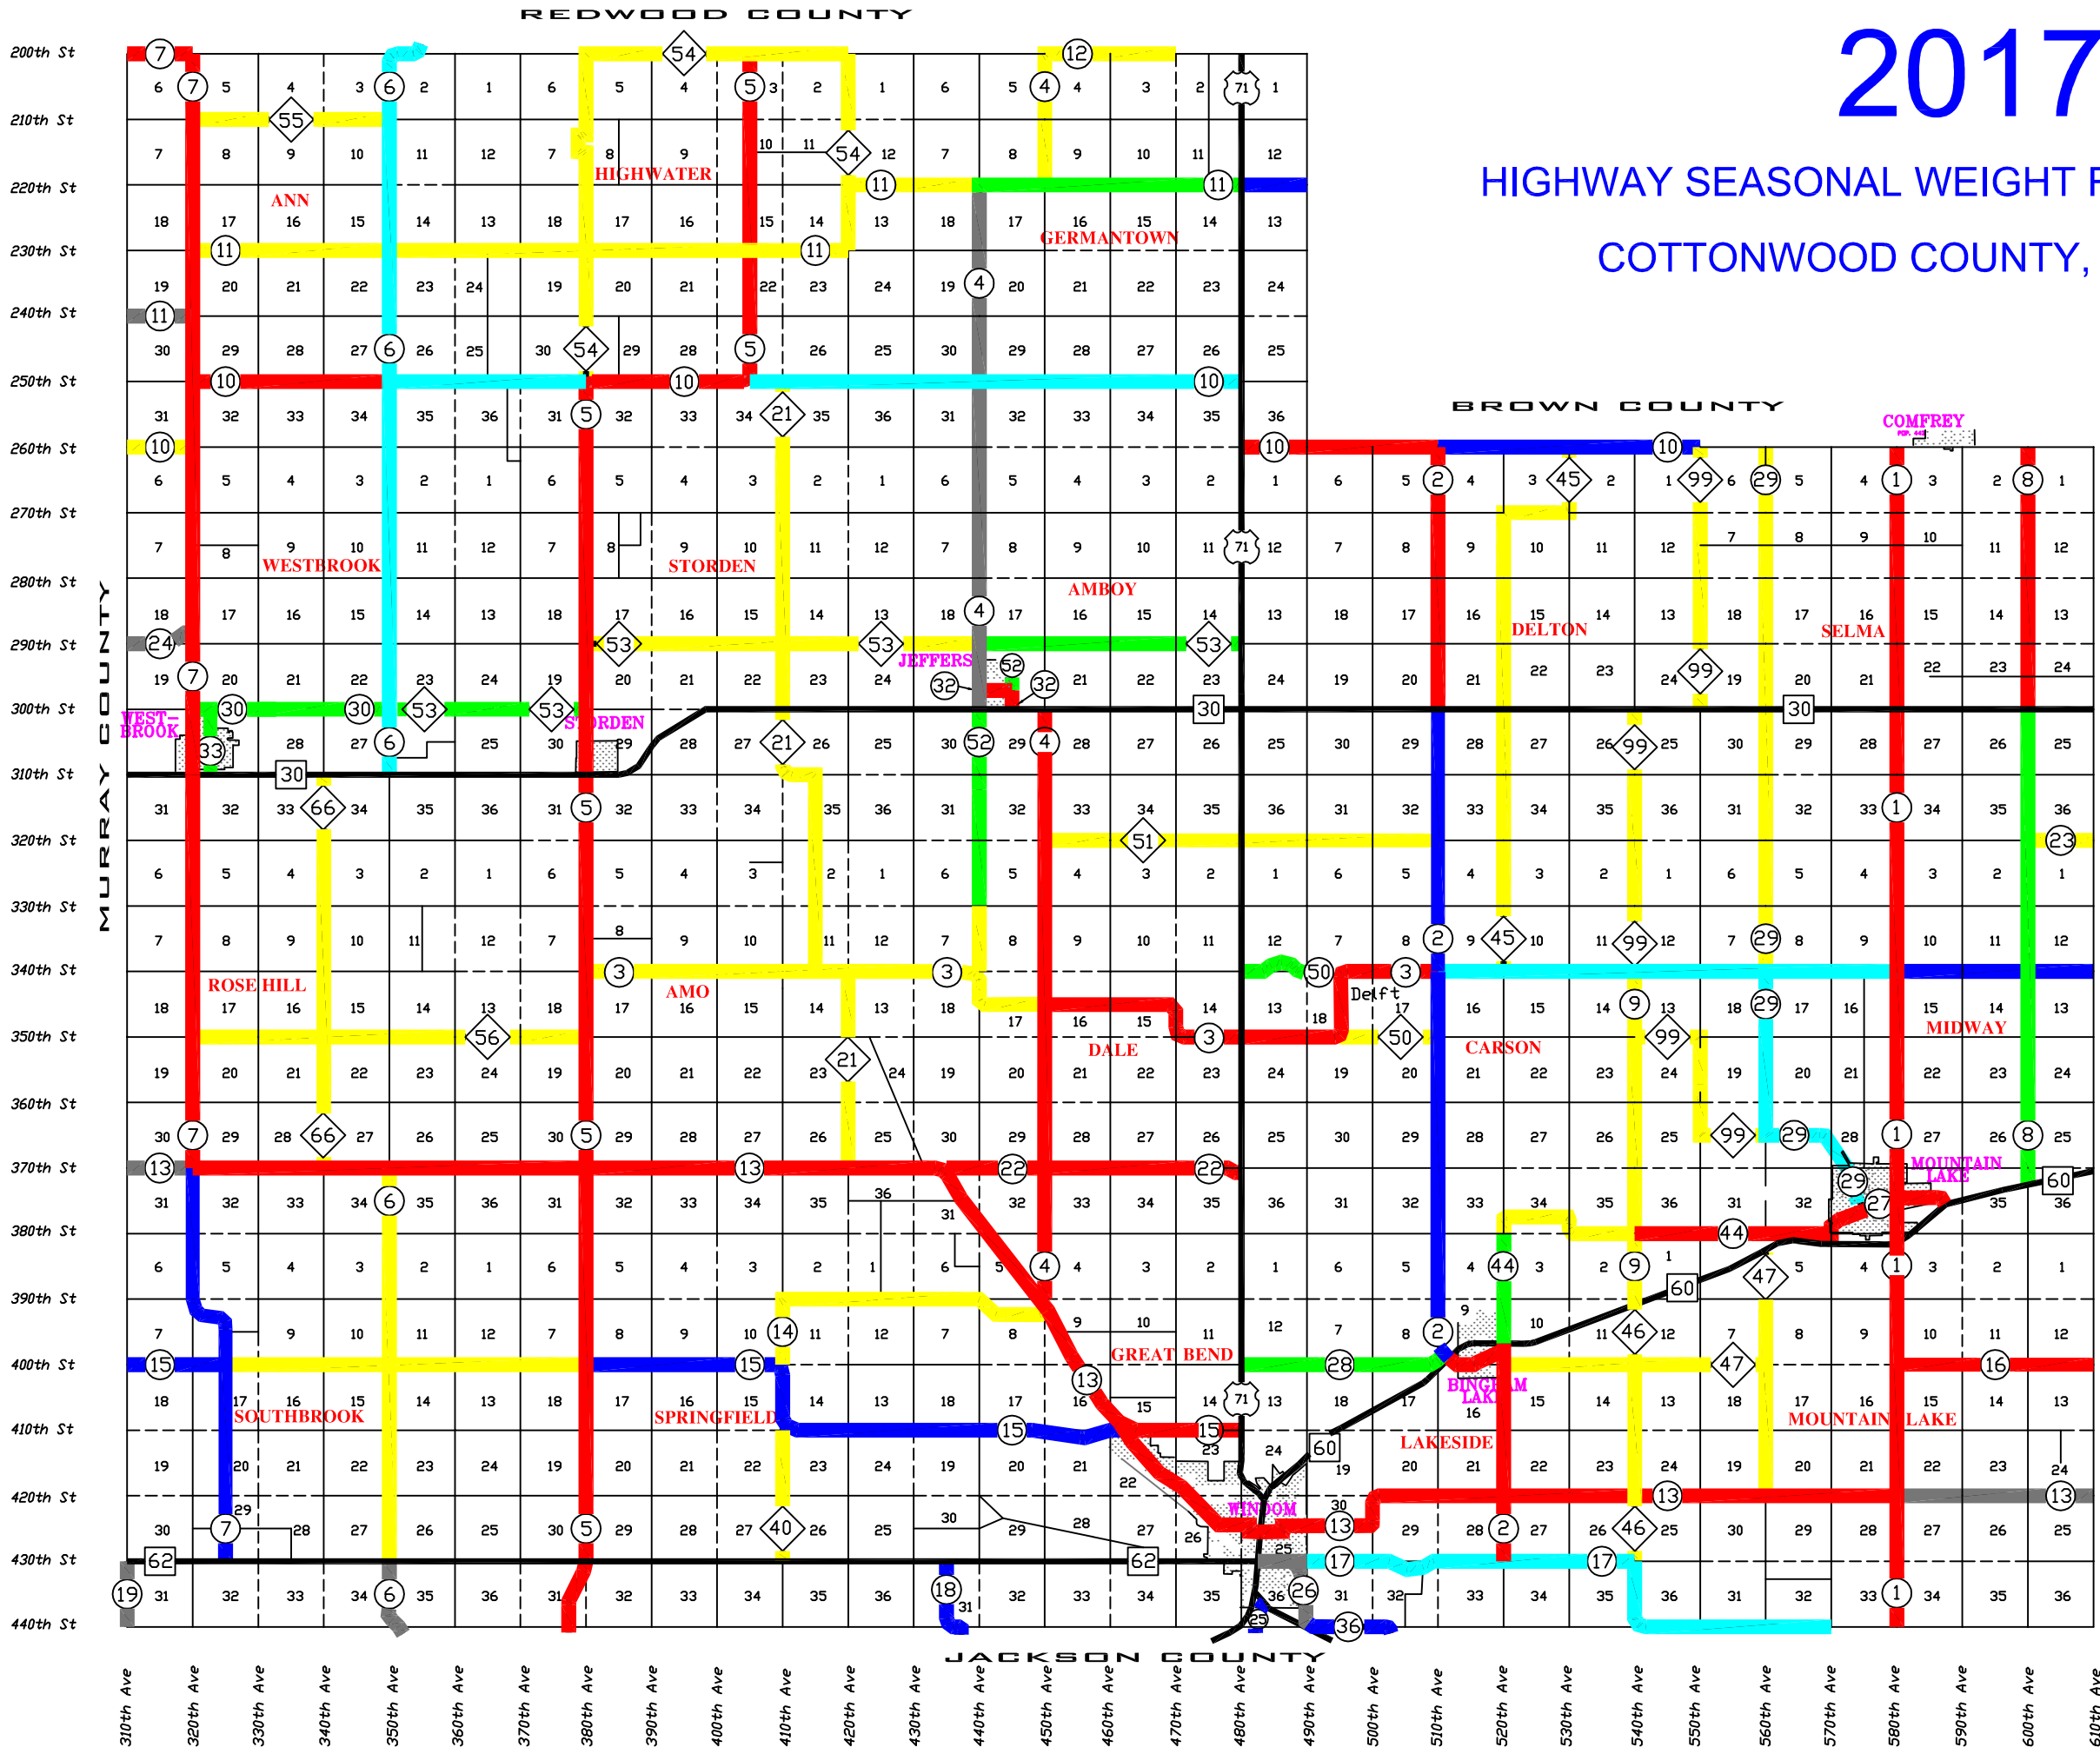

## HIGHWAY SEASONAL WEIGHT RESTRICTION MAP COTTONWOOD COUNTY, MINNESOTA

- COUNTY ROAD - GRAVEL / BITUMINOUS
- COUNTY STATE AID HIGHWAY - GRAVEL/BIT.
- STATE HIGHWAY - BITUMINOUS
- US HIGHWAY - BITUMINOUS

- 5 TON UNPOSTED
- 5 TON POSTED
- 6 TON POSTED
- 7 TON POSTED
- 9 TON POSTED
- 10 TON UNPOSTED

NOTE: ALL UNMARKED COUNTY ROADS ARE RESTRICTED TO 5 TONS. THESE RESTRICTIONS ARE TENTATIVE AND MAY BE CHANGED. THE SIGN ERECTED ON THE HIGHWAY GOVERNS THE LOAD RESTRICTIONS IN EFFECT.